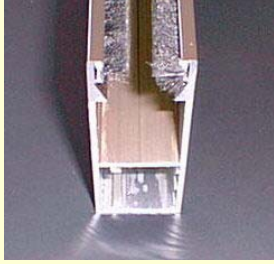

To ensure trouble free operation, the curtain is securely assembled with nylon bearing end locks

A heavy duty extruded aluminium bottom rail is fitted which incorporates a very substantial neoprene weather seal

**ALUMINIUM GARAGE ROLLER DOORS
THE BEST DECISION FOR THE
BEST DOOR**

**OUTSTANDING APPEARANCE
HIGHEST QUALITY
LOWEST MAINTENANCE**

QUIET AND DRAUGHT FREE

Substantial 95mm x 34mm guides manufactured from extruded aluminium have nylon brush seals incorporating polythene central membranes. This ensures quiet operation and a very good draught seal